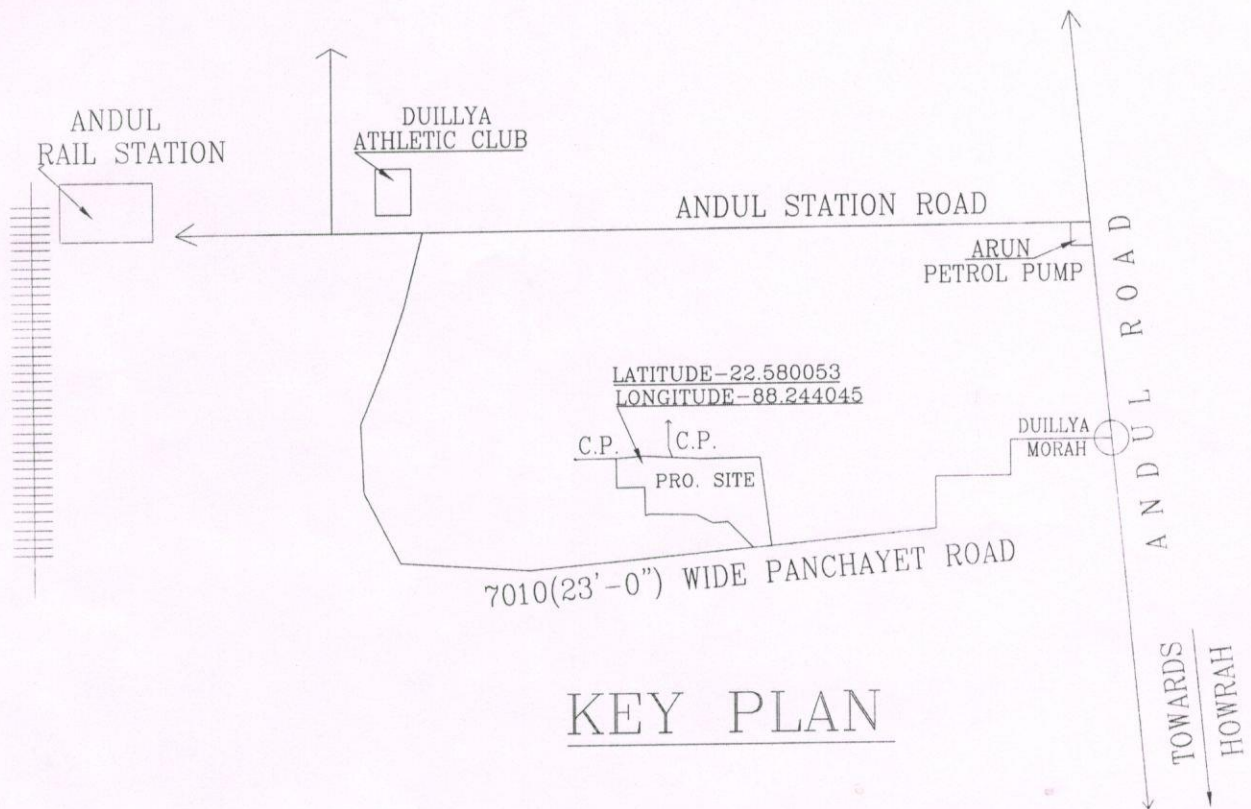

PROJECT NAME=UNIKUE BEE GEE

PROJECT ADDRESS=DUILLYA JCC ROAD, NEAR PRIMARY SCHOOL

UNIKUE CONHEIGHT PRIVATE LIMITED

*Md. Sabir*

Director